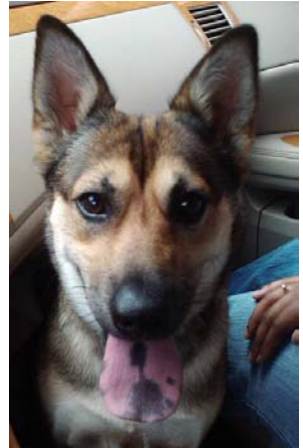

# MISSING DOG

## “TINK”

Female

German Shep. Mix

35-40 Lbs

Black Spots on Tongue

Micro-Chipped